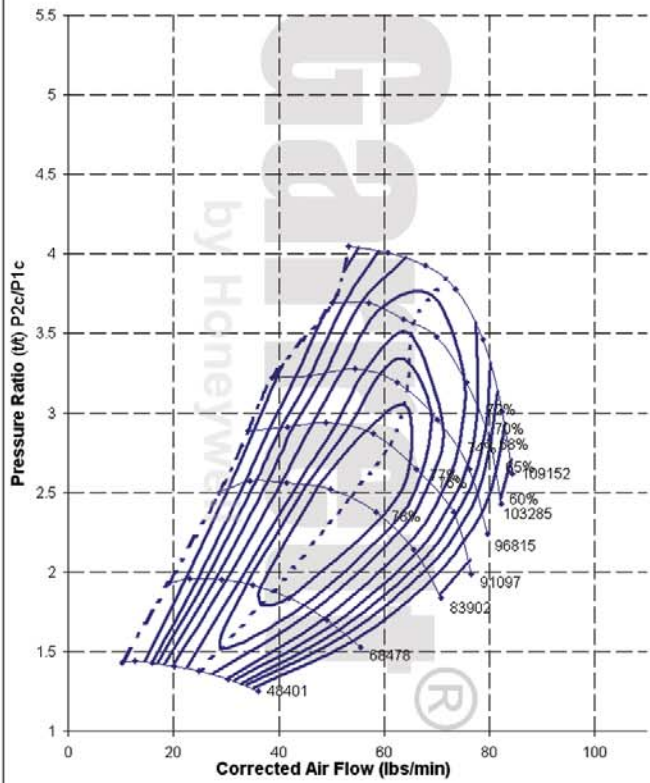

GT4294R, 94 MM, 56 Trim, 0.60 A/R

GTX4294R, 56 Trim, 0.60 A/R, C255